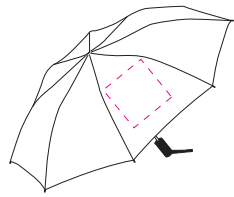

**UMB 300**  
*Paddington*  
**Auto-Open  
Golf Umbrella**

**UMB 300**

**Item Size:** 39" W x 1.25" D

**Max Imprint Size:** 9" W x 9" H

**Imprint Method:** Silkscreen and 4 Color Process

ARTWORK AT 100%