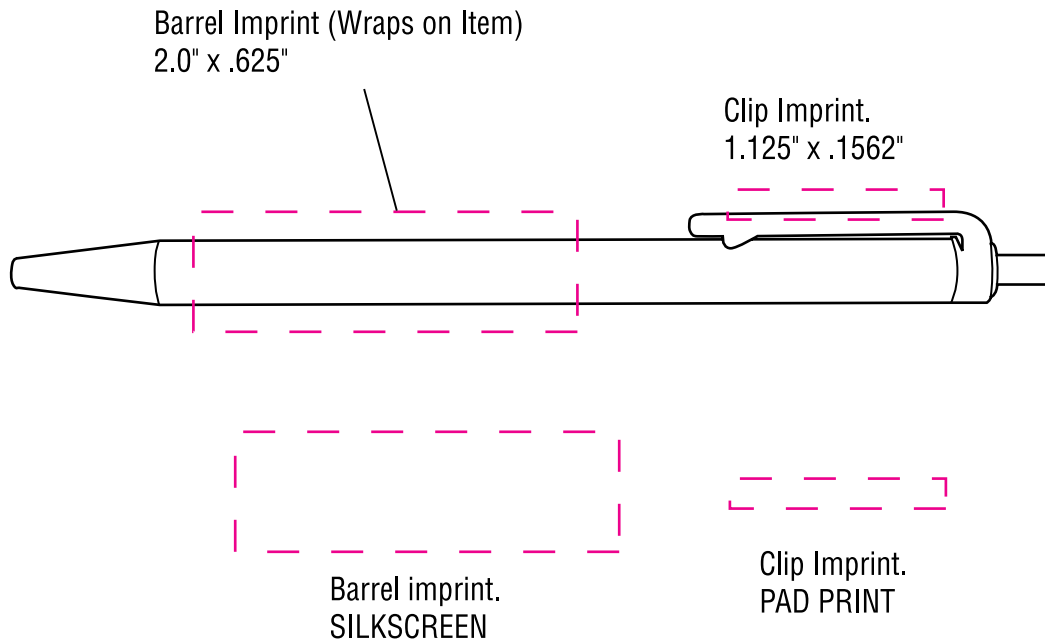

PWT320

Torpedo

Plastic Pen w/ White Barrel
and colored pen tip

PWT320

Item Size: 5.5"W X .375"H @ widest point of barrel (not including clip)

Barrel Imprint:

Max Imprint Area: 2"W X 5/8"H

(Indicated By Dotted Line, Does Not Print)

Imprint Color(s):

Imprint Method: **SILKSCREEN**

Clip Imprint:

Max Imprint Area: 1 1/8"W X 5/32"H

(Indicated By Dotted Line, Does Not Print)

Imprint Method: **PadPrint**