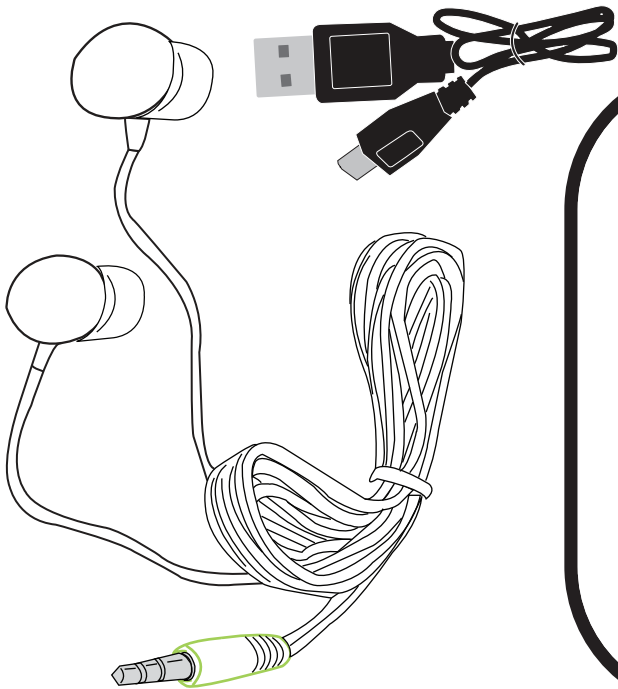

### Oval A/C Charger Plug

Item Size: 1 1/2" W x 1 3/4" H  
Max Imprint Area: 5/8" W x 1" H (Indicated by Dotted Line - Does Not Print)  
2nd Side: Same (if available)  
Imprint Method: Pad Print

ARTWORK @ 100%

### USB Car Power Adaptor

Item Size: 2.25" W x 1" H  
Max Imprint Area: .9" W x .375" H (Indicated By Dotted Line, Does Not Print)  
Imprint Method: Pad Print

Artwork @ 100%

### Portable Battery Charger

PEY8300  
Item Size: 1" W x 3 5/8" H  
Max Imprint Area: 2 1/2" x 1/2" (Indicated by Dotted Line - Does Not Print)  
Imprint Method: Pad Print  
Imprint Color(s):

**Headphones and power cable are not imprintable**