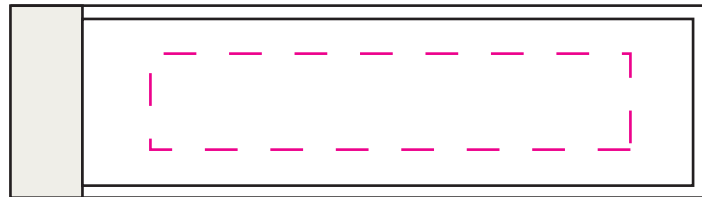

### Oval A/C Charger Plug

Item Size: 1 1/2" W x 1 3/4" H  
Max Imprint Area: 5/8" W x 1" H (Indicated by Dotted Line - Does Not Print)  
2nd Side: Same (if available)  
Imprint Method: Pad Print

ARTWORK @ 100%

### USB Car Power Adaptor

Item Size: 2.25" W x 1" H  
Max Imprint Area: .9" W x .375" H (Indicated By Dotted Line, Does Not Print)  
Imprint Method: Pad Print

Artwork @ 100%

### Portable Battery Charger

PEY8300  
Item Size: 1" W x 3 5/8" H  
Max Imprint Area: 2 1/2" x 1/2" (Indicated by Dotted Line - Does Not Print)  
Imprint Method: Pad Print  
Imprint Color(s):

**Headphones and power cable are not imprintable**

Artwork @ 100%

Item-PEY8400-CLAMSHELL

Item Size: 4 1/2" L x 3 1/4" W x 2" H

Max Imprint Area: 2.75" W x 2" H (Indicated by Dotted Line - Does Not Print)

Imprint Method: 1 COLOR: SILKSCREEN / 2 -3 COLOR: PADPRINT