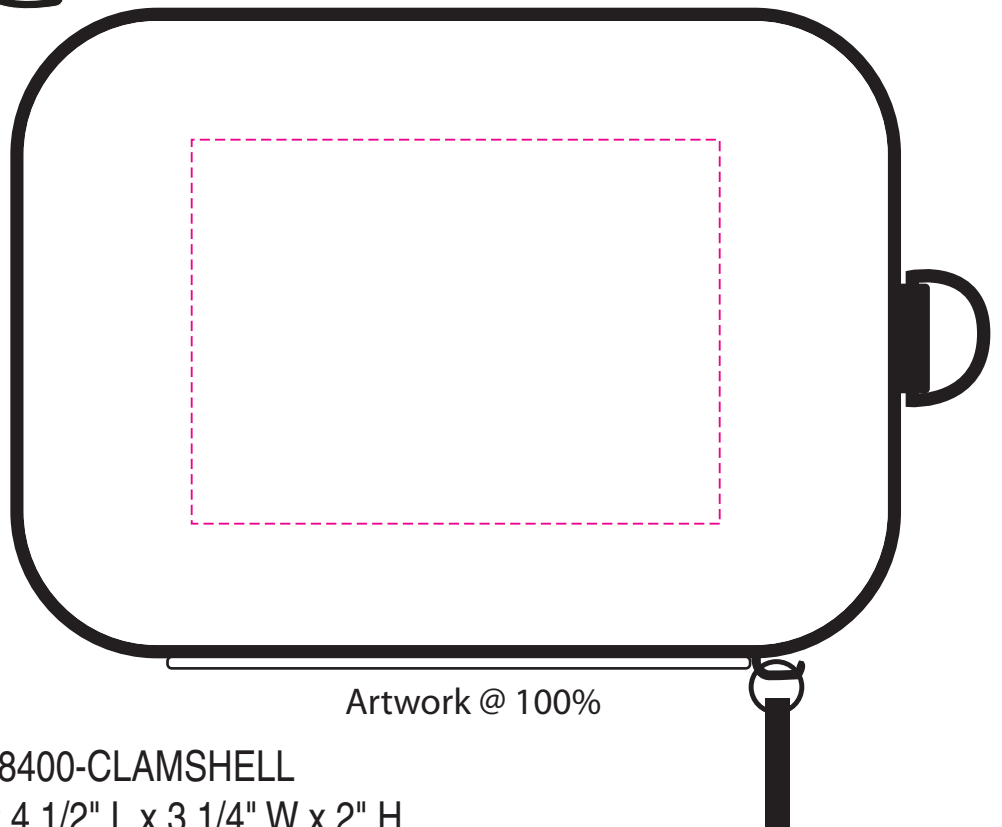

### Oval A/C Charger Plug

Item Size: 1 1/2" W x 1 3/4" H  
Max Imprint Area: 5/8" W x 1" H (Indicated by Dotted Line - Does Not Print)  
2nd Side: Same (if available)  
Imprint Method: Pad Print

ARTWORK @ 100%

### USB Car Power Adaptor

Item Size: 2.25" W x 1" H  
Max Imprint Area: .9" W x .375" H (Indicated By Dotted Line, Does Not Print)  
Imprint Method: Pad Print

Artwork @ 100%

### Portable Battery Charger

PEY8300  
Item Size: 1" W x 3 5/8" H  
Max Imprint Area: 2 1/2" x 1/2" (Indicated by Dotted Line - Does Not Print)  
Imprint Method: Pad Print  
Imprint Color(s):

**Headphones and power cable are not imprintable**

Artwork @ 100%

Item-PEY8400-CLAMSHELL

Item Size: 4 1/2" L x 3 1/4" W x 2" H

Max Imprint Area: 2.75" W x 2" H (Indicated by Dotted Line - Does Not Print)

Imprint Method: 1 COLOR: SILKSCREEN / 2 -3 COLOR: PADPRINT