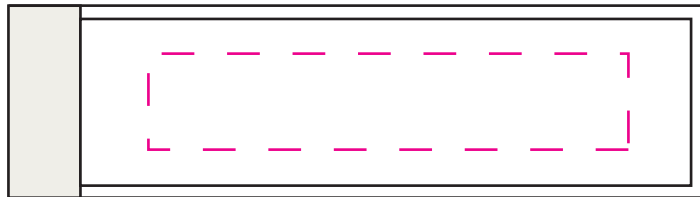

PEY8400

Tech Travel Kit

Oval A/C Charger Plug

Item Size: 1 1/2" W x 1 3/4" H
Max Imprint Area: 5/8" W x 1" H (Indicated by Dotted Line - Does Not Print)
2nd Side: Same (if available)
Imprint Method: Pad Print

ARTWORK @ 100%

USB Car Power Adaptor

Item Size: 2.25" W x 1" H
Max Imprint Area: .9" W x .375" H (Indicated By Dotted Line, Does Not Print)
Imprint Method: Pad Print

Artwork @ 100%

Portable Battery Charger

PEY8300
Item Size: 1" W x 3 5/8" H
Max Imprint Area: 2 1/2" x 1/2" (Indicated by Dotted Line - Does Not Print)
Imprint Method: Pad Print
Imprint Color(s):

**Headphones and
power cable are
not imprintable**

Artwork @ 100%

Item-PEY8400-CLAMSHELL

Item Size: 4 1/2" L x 3 1/4" W x 2" H

Max Imprint Area: 2.75" W x 2" H (Indicated by Dotted Line - Does Not Print)

Imprint Method: 1 COLOR: SILKSCREEN / 2 -3 COLOR: PADPRINT