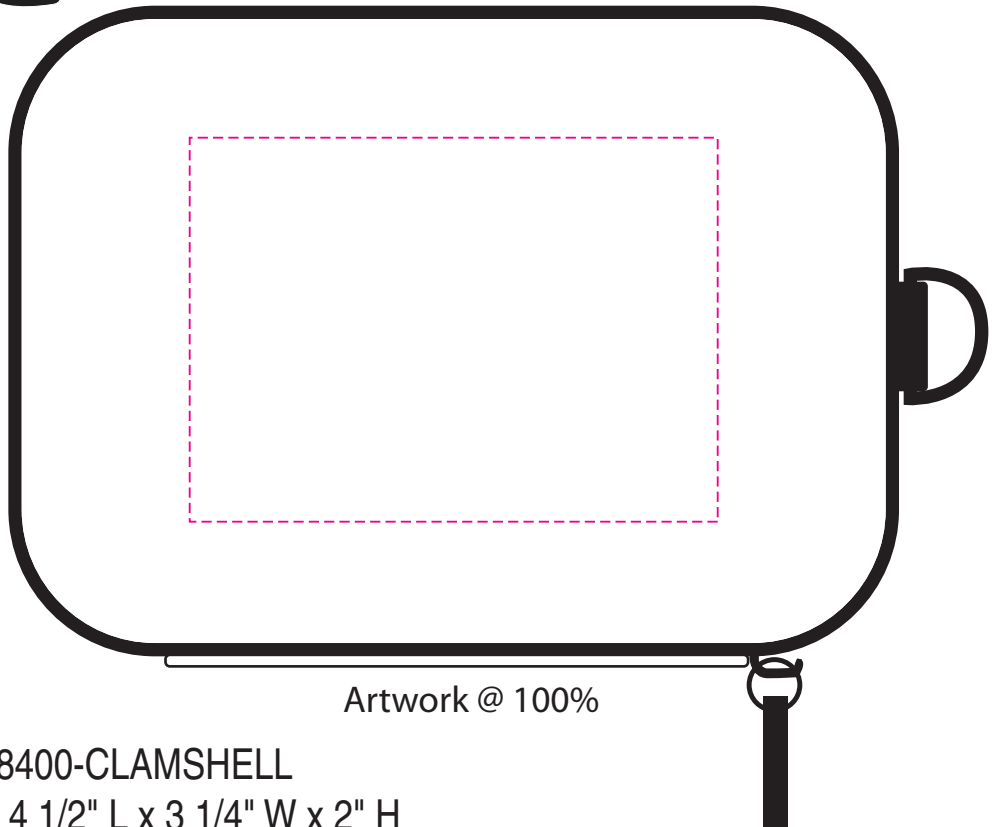

PEY8400

Tech Travel Kit

Oval A/C Charger Plug

Item Size: 1 1/2" W x 1 3/4" H
Max Imprint Area: 5/8" W x 1" H (Indicated by Dotted Line - Does Not Print)
2nd Side: Same (if available)
Imprint Method: Pad Print

ARTWORK @ 100%

USB Car Power Adaptor

Item Size: 2.25" W x 1" H
Max Imprint Area: .9" W x .375" H (Indicated By Dotted Line, Does Not Print)
Imprint Method: Pad Print

Artwork @ 100%

Portable Battery Charger

PEY8300
Item Size: 1" W x 3 5/8" H
Max Imprint Area: 2 1/2" x 1/2" (Indicated by Dotted Line - Does Not Print)
Imprint Method: Pad Print
Imprint Color(s):

**Headphones and
power cable are
not imprintable**

Artwork @ 100%

Item-PEY8400-CLAMSHELL

Item Size: 4 1/2" L x 3 1/4" W x 2" H

Max Imprint Area: 2.75" W x 2" H (Indicated by Dotted Line - Does Not Print)

Imprint Method: 1 COLOR: SILKSCREEN / 2 -3 COLOR: PADPRINT