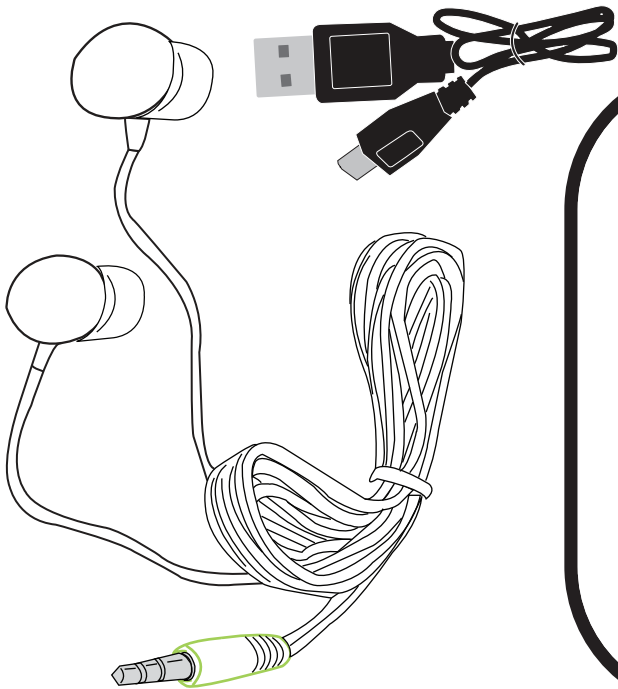

Headphones and power cable are not imprintable