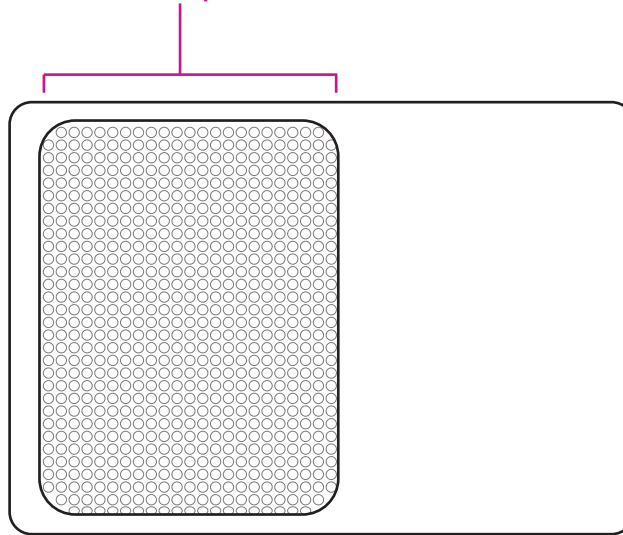

PEY5002

Anti-Slip with Cling Wipe

Anti slip mat area.

Art is printed on
card underneath.

(cannot be repositioned)

Artwork @ 100%

Item# PEY5002

Item Size: 3 1/4" W x 2 1/4" H

Max Imprint Area: 3 1/4" W x 2 1/4" H

Imprint Method: 4 COLOR PROCESS