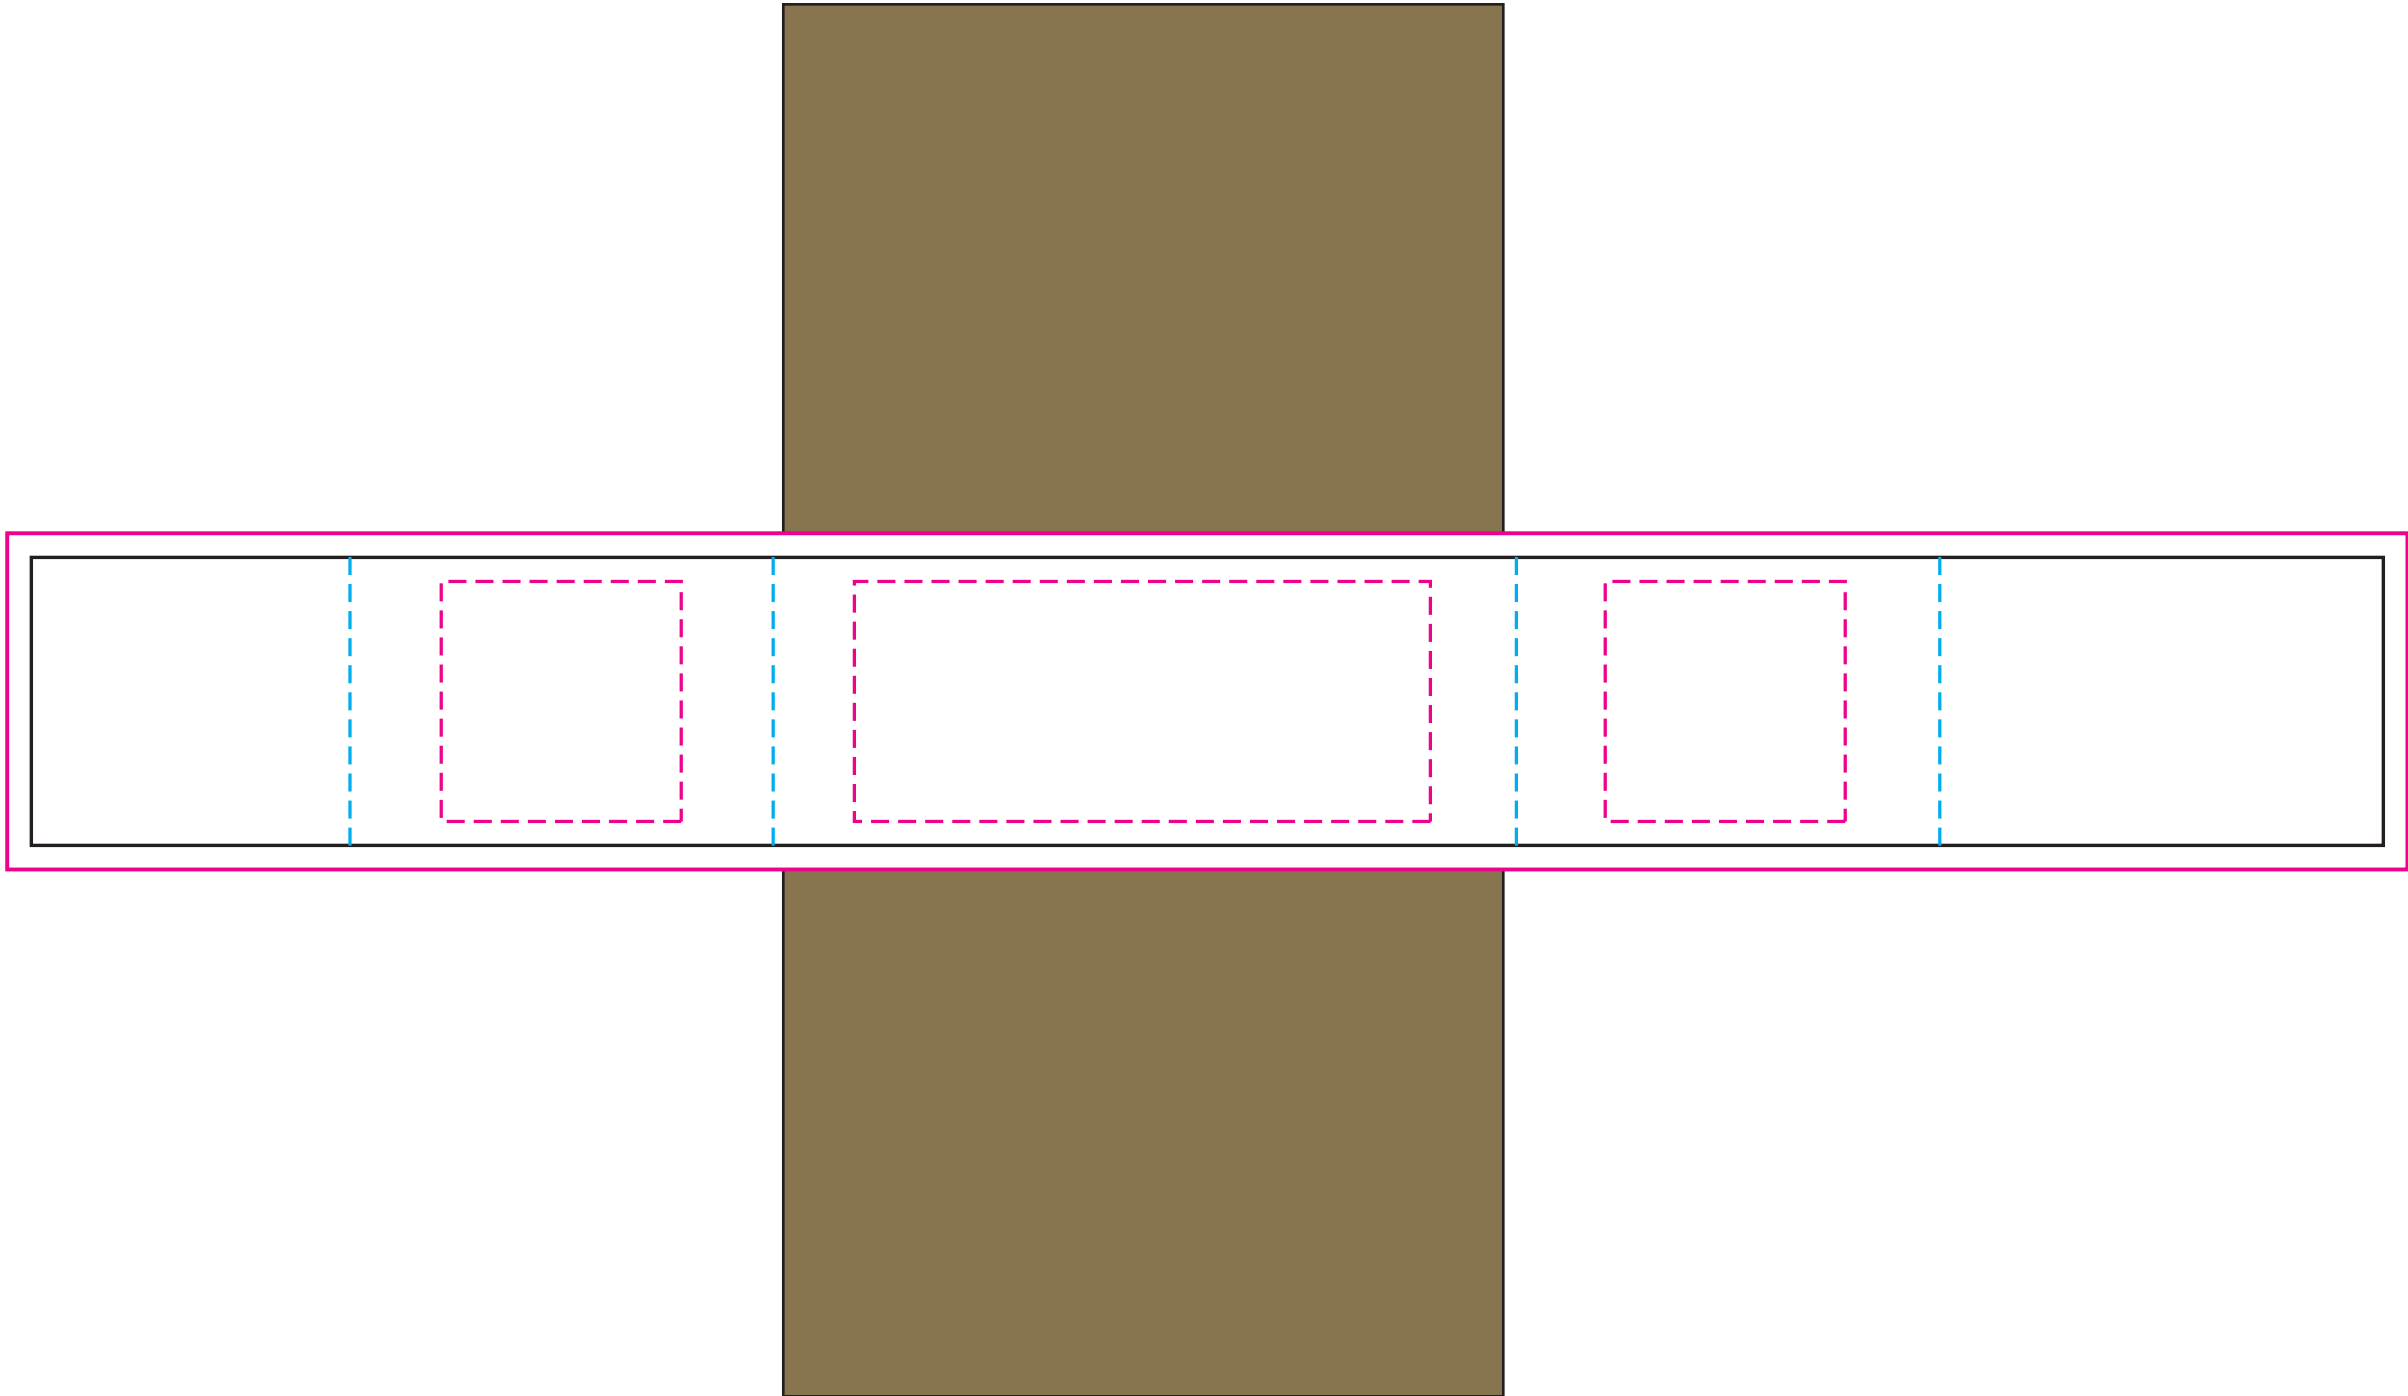

JBF201-203

Gift Box

Artwork @ 100%

Item# JBF201-203
Item Size: 7 1/4" L x 3 3/4" W x 2 1/4" H
Max Imprint Area: WRAP BAND: 12 1/4" W x 1 1/2" H,
FRONT OF BOX ON BAND: 3"W x 1 1/4"H ,
SIDE OF BOX ON BAND 1 1/4"W x 1 1/4"H
Imprint Method: 4CP

-  LOGO IMPRINT AREA
(LOGOS MUST BE PLACED IN THESE AREAS)
-  FOLD LINES
-  BLEED LINE
-  LABEL SIZE
(FULLY IMPRINTABLE)