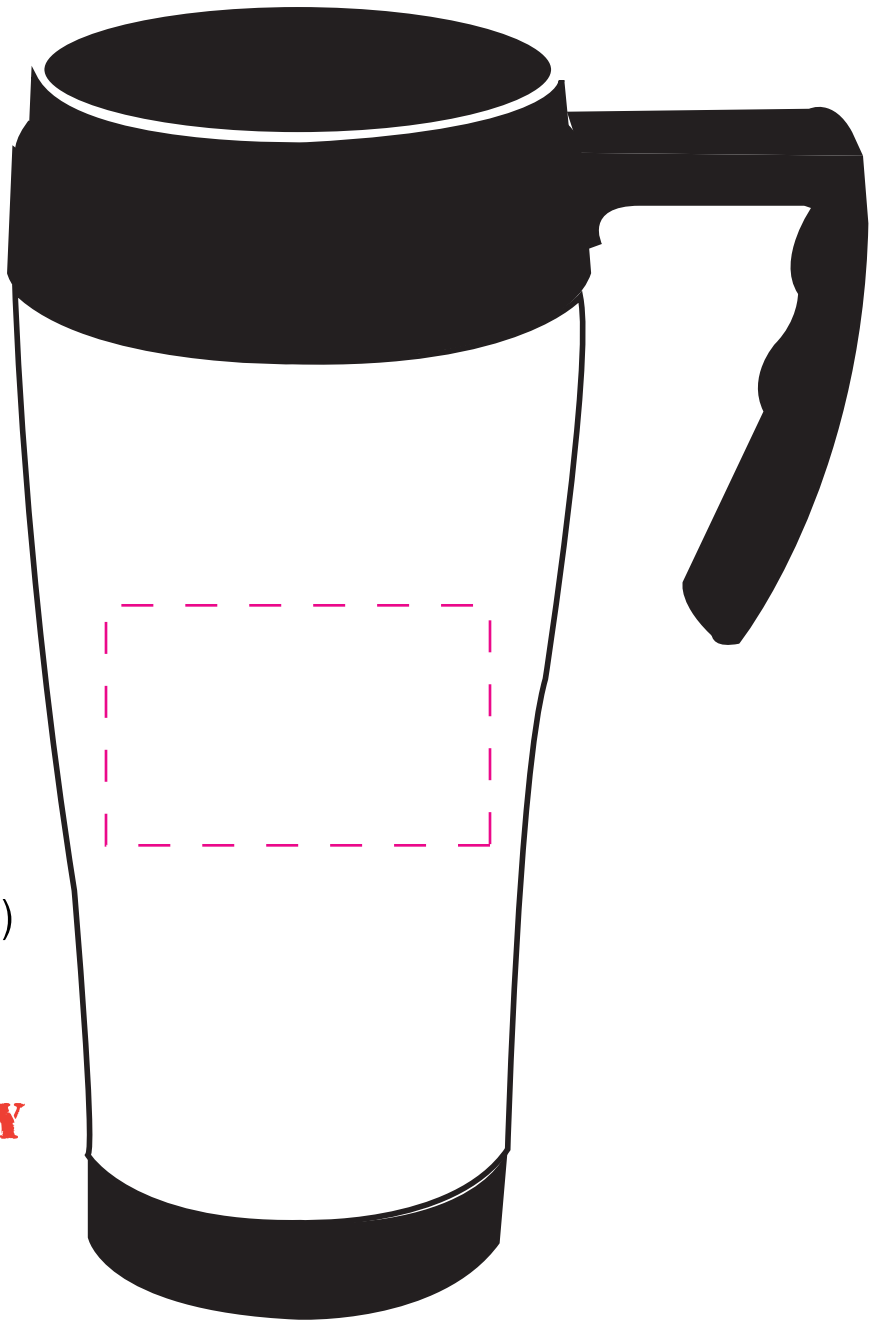

## *Knight*

**Stainless Travel Mug (16oz.)**

Item Size: 3 " x 7"

Max Imprint Area: 2 " X 1 1/4"

(Indicated By Dotted Line, Does Not Print)

Imprint Color(s):

Imprint Method: **SILKSCREEN**

**ONE COLOR IMPRINT ONLY**