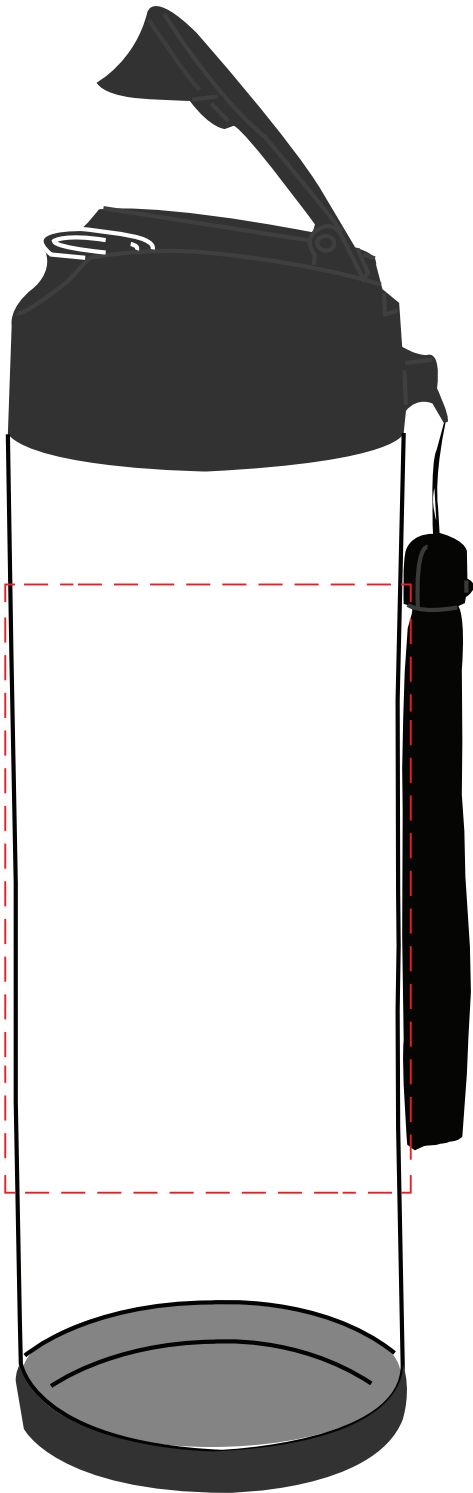

DRK1170

Nichols

24oz. Sleek Bottle w/Euro Sport Cap/Strap

Artwork @ 100%

Item Number: DRK1170

Item Size: 3 1/4" W x 10 3/8" H

Max Imprint Area: 3" W x 4 1/2" H (Indicated By Dotted Line, Does Not Print)

Imprint Method: **SILKSCREEN (ONE COLOR ONLY)**