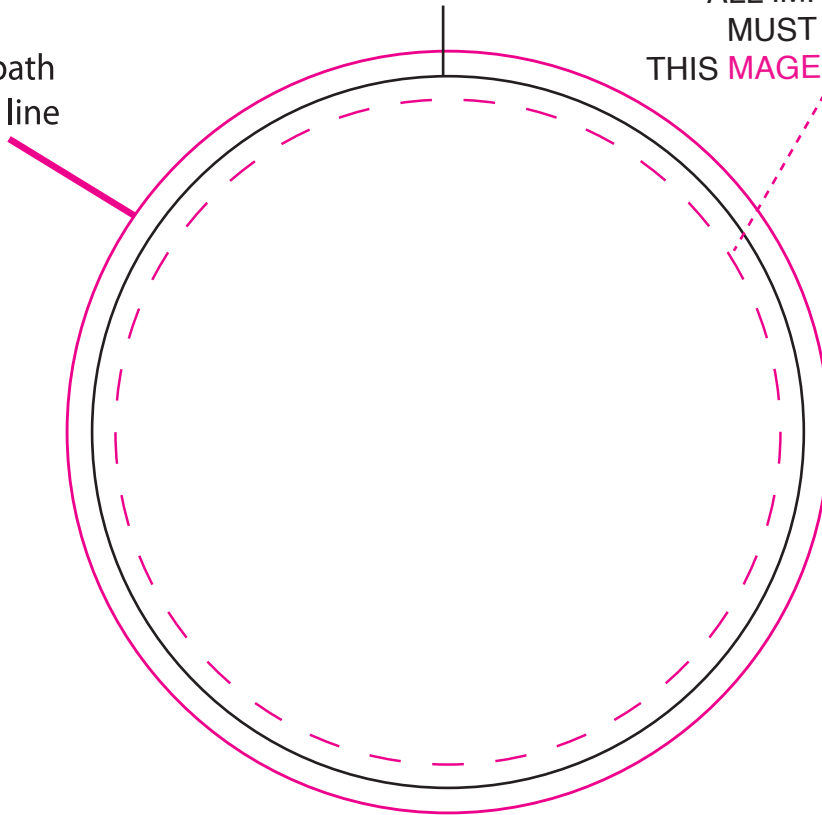

CST400

Round Cork Coaster - Full Color

*If a full bleed is desired, art must reach all 4 sides of the outermost solid magenta line

fullbleed clipping path up to this line

This is where the item ends
(Some shifting may occur)

*The dashed magenta line is the "SAFETY ZONE" any info outside of this area may be cut off due to irregular cuts
ALL IMPORTANT INFO MUST FALL WITHIN THIS **MAGENTA** DASHED LINE

Artwork @ 100%

Item# CST400

Item Size: 3 3/4" D

Max Imprint Area: 3 3/4" D

Imprint Method: 4 COLOR PROCESS