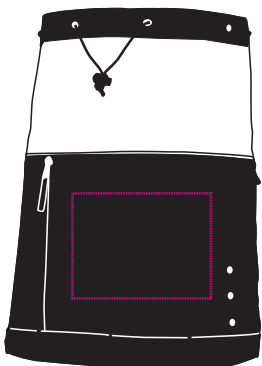

BGC_2800

Dexter

Tote bag w/ shoulder strap

Item Size: 16" W x 18" H x 5 1/2" D
Max Imprint Area: 6 1/2" W x 7" H
(Indicated By Dotted Line, Does Not Print)
Imprint Color(s):
Imprint Method: **SILKSCREEN**

Artwork @ 100%

PLATING	<input type="checkbox"/>	_____
	DATE	NAME
PRINTING	<input type="checkbox"/>	_____
	DATE	NAME