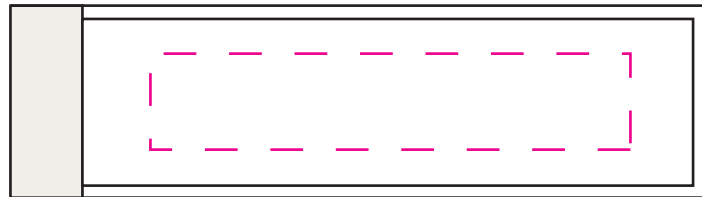

PEY8400

Tech Travel Kit

Oval A/C Charger Plug

Item Size: 1 1/2" W x 1 3/4" H

Max Imprint Area: 5/8" W x 1" H (Indicated by Dotted Line - Does Not Print)

2nd Side: Same (if available)

Imprint Method: Pad Print

ARTWORK @ 100%

USB Car Power Adaptor

Item Size: 2.25" W x 1" H

Max Imprint Area: .9" W x .375" H (Indicated By Dotted Line, Does Not Print)

Imprint Method: Pad Print

Artwork @ 100%

Portable Battery Charger

PEY8300

Item Size: 1" W x 3 5/8" H

Max Imprint Area: 2 1/2" x 1/2" (Indicated by Dotted Line - Does Not Print)

Imprint Method: Pad Print

Imprint Color(s):

**Headphones and
power cable are
not imprintable**

Artwork @ 100%

Item-PEY8400-CLAMSHELL

Item Size: 4 1/2" L x 3 1/4" W x 2" H

Max Imprint Area: 2.75" W x 2" H (Indicated by Dotted Line - Does Not Print)

Imprint Method: 1 COLOR: SILKSCREEN / 2 -3 COLOR: PADPRINT