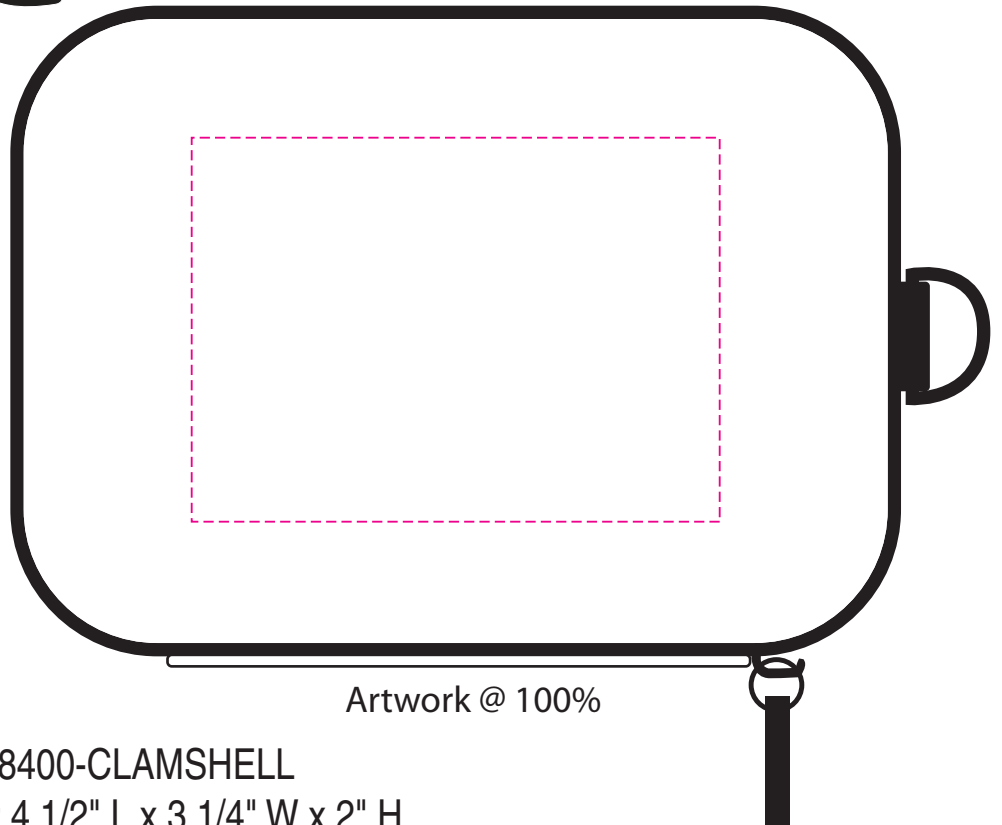

PEY8400

Tech Travel Kit

Oval A/C Charger Plug

Item Size: 1 1/2" W x 1 3/4" H

Max Imprint Area: 5/8" W x 1" H (Indicated by Dotted Line - Does Not Print)

2nd Side: Same (if available)

Imprint Method: Pad Print

ARTWORK @ 100%

USB Car Power Adaptor

Item Size: 2.25" W x 1" H

Max Imprint Area: .9" W x .375" H (Indicated By Dotted Line, Does Not Print)

Imprint Method: Pad Print

Artwork @ 100%

Portable Battery Charger

PEY8300

Item Size: 1" W x 3 5/8" H

Max Imprint Area: 2 1/2" x 1/2" (Indicated by Dotted Line - Does Not Print)

Imprint Method: Pad Print

Imprint Color(s):

**Headphones and
power cable are
not imprintable**

Artwork @ 100%

Item-PEY8400-CLAMSHELL

Item Size: 4 1/2" L x 3 1/4" W x 2" H

Max Imprint Area: 2.75" W x 2" H (Indicated by Dotted Line - Does Not Print)

Imprint Method: 1 COLOR: SILKSCREEN / 2 -3 COLOR: PADPRINT