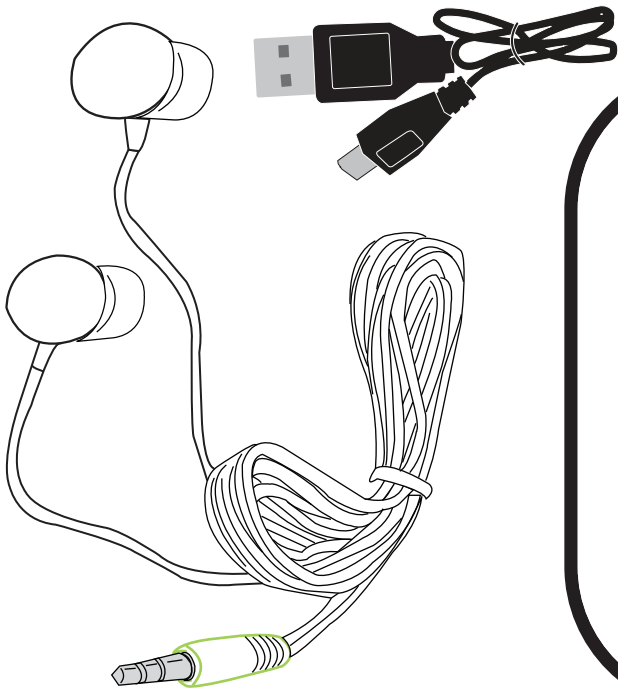

ARTWORK @ 100%

USB Car Power Adaptor

Item Size: 2.25" W x 1" H

Max Imprint Area: .9" W x .375" H (Indicated By Dotted Line, Does Not Print)

Imprint Method: Pad Print

Artwork @ 100%

Portable Battery Charger

PEY8300

Item Size: 1" W x 3 5/8" H

Max Imprint Area: 2 1/2" x 1/2" (Indicated by Dotted Line - Does Not Print)

Imprint Method: Pad Print

Imprint Color(s):

**Headphones and
power cable are
not imprintable**

Artwork @ 100%

Item-PEY8400-CLAMSHELL

Item Size: 4 1/2" L x 3 1/4" W x 2" H

Max Imprint Area: 2.75" W x 2" H (Indicated by Dotted Line - Does Not Print)

Imprint Method: 1 COLOR: SILKSCREEN / 2 -3 COLOR: PADPRINT