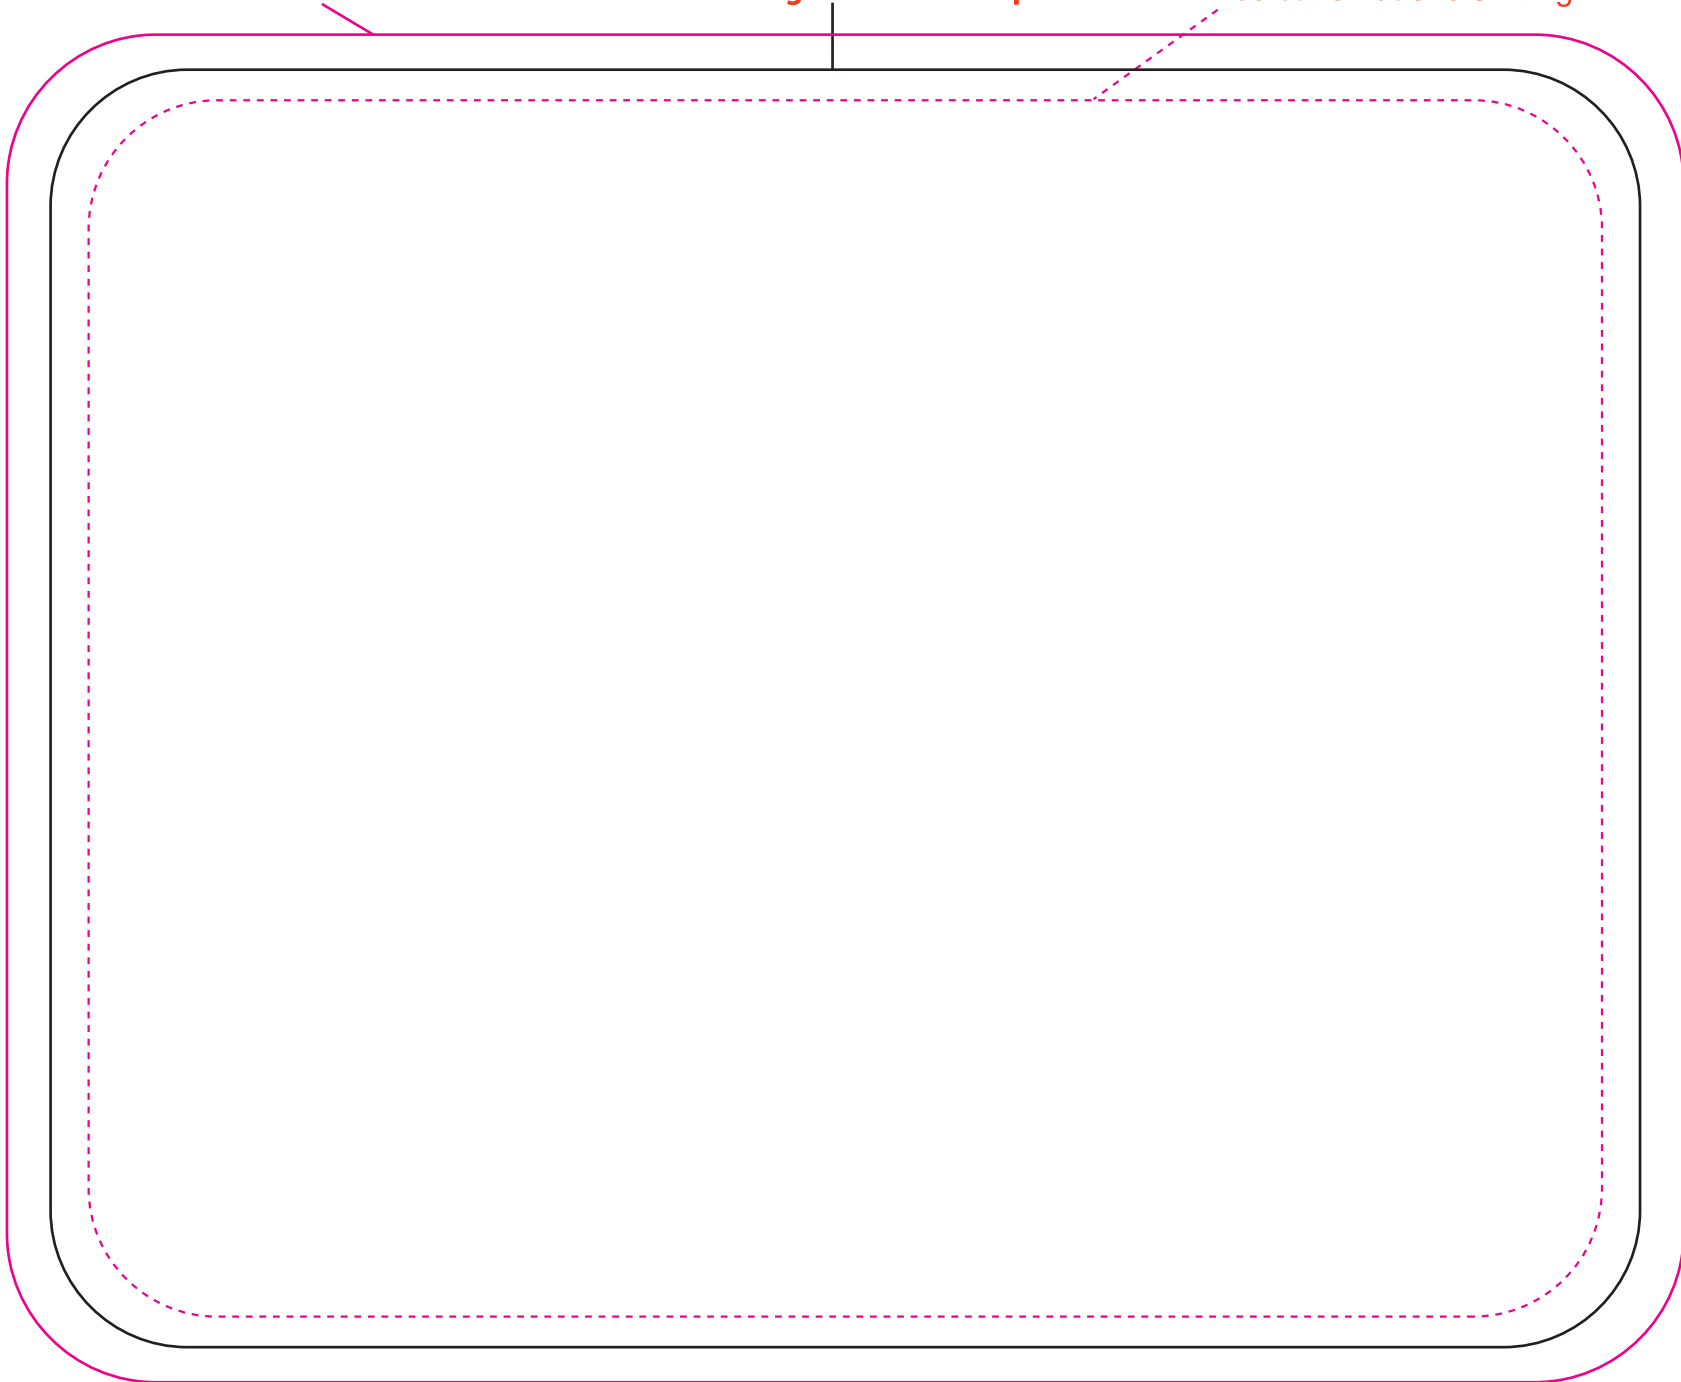

OFZ700

Full Color Mouse Pad

*If a full bleed is desired, art must reach all 4 sides of the outermost solid magenta line

*The solid black line represents the actual edge of the mousepad

*The dashed magenta line is the "SAFETY ZONE" any info outside of this area may be cut off due to shifting

OFZ700

Item Size: 8 1/4"W x 6 1/2"H.125"Thickness

Max Imprint Size: 7 3/4"W x 6 1/4"H

Imprint Method: **4 Color Process**