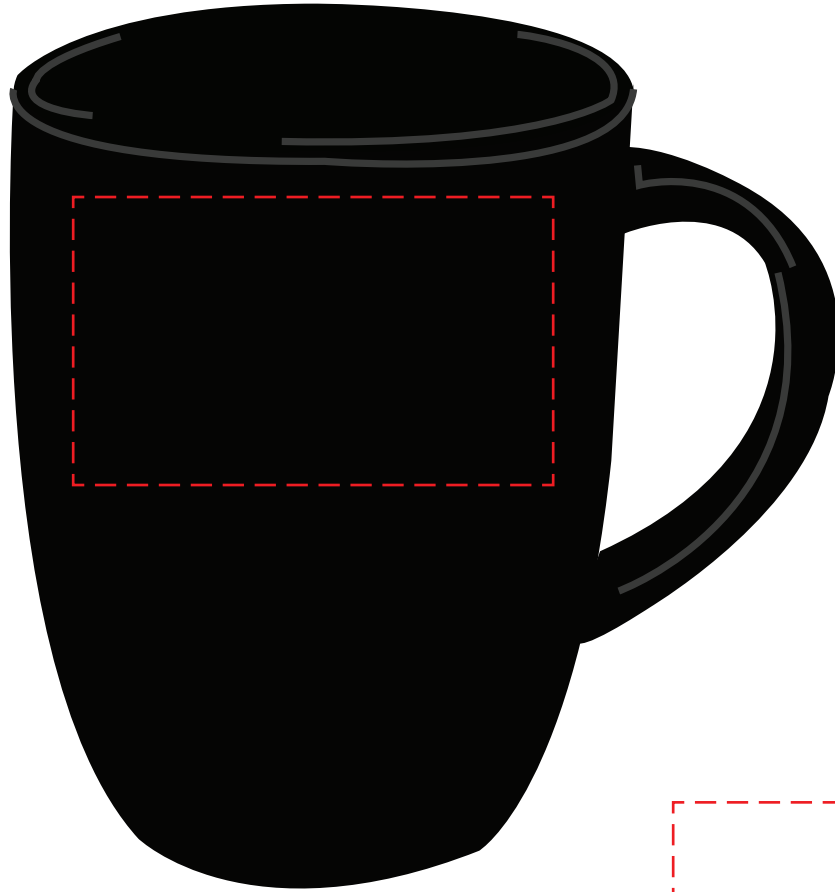

DRK800

Gillepsie

10oz. COLORED MUG

Artwork @ 100%

Item Number: DRK800

Item Size: 4 3/4" W x 4 3/8" H

Max Imprint Area: 2 1/2" W x 1 1/2" H (Indicated By Dotted Line, Does Not Print)

Imprint Method: **SILKSCREEN**